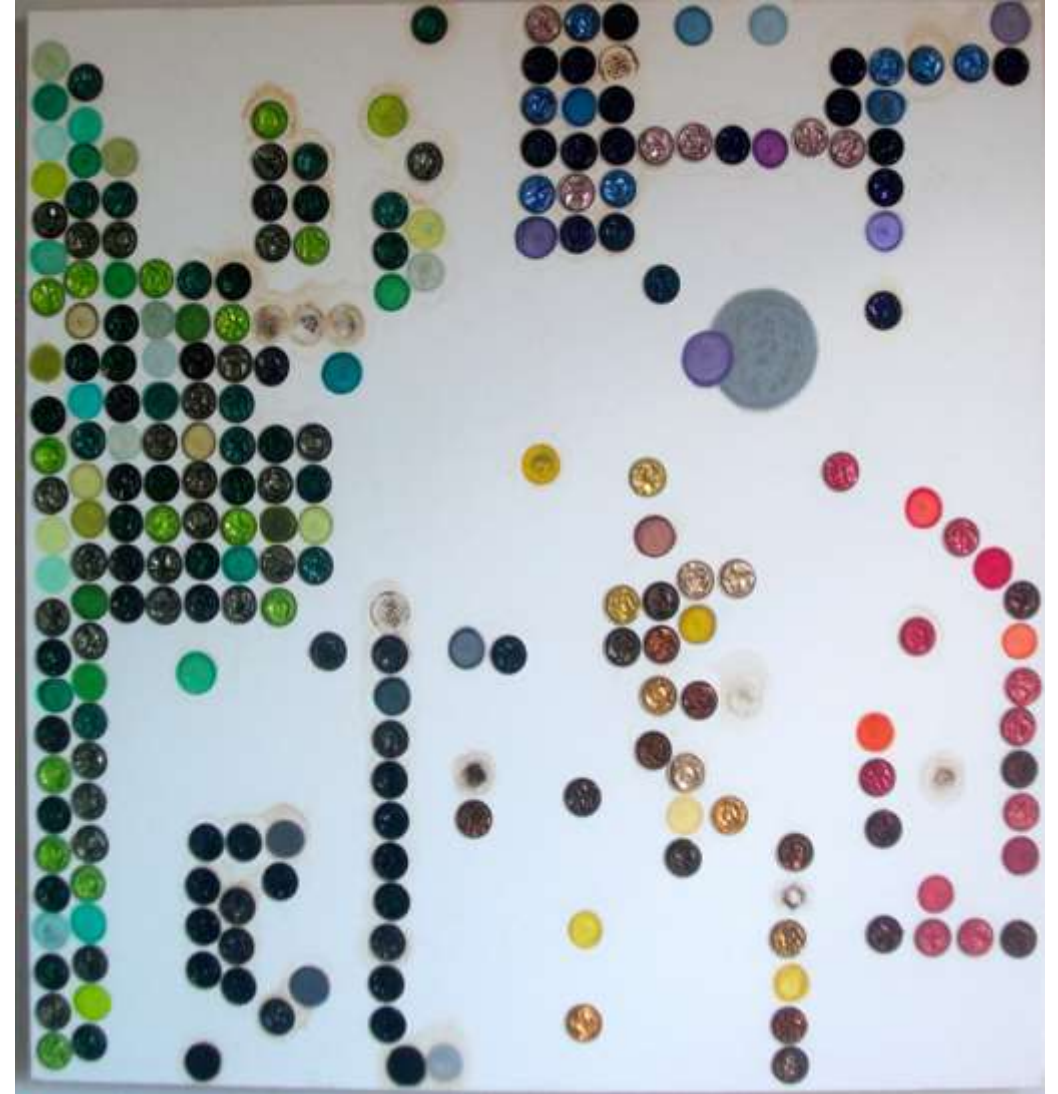

dIPTIC cOFFE dOTS

Canvas. Oleo
100 x 100 (X2)

SOLD